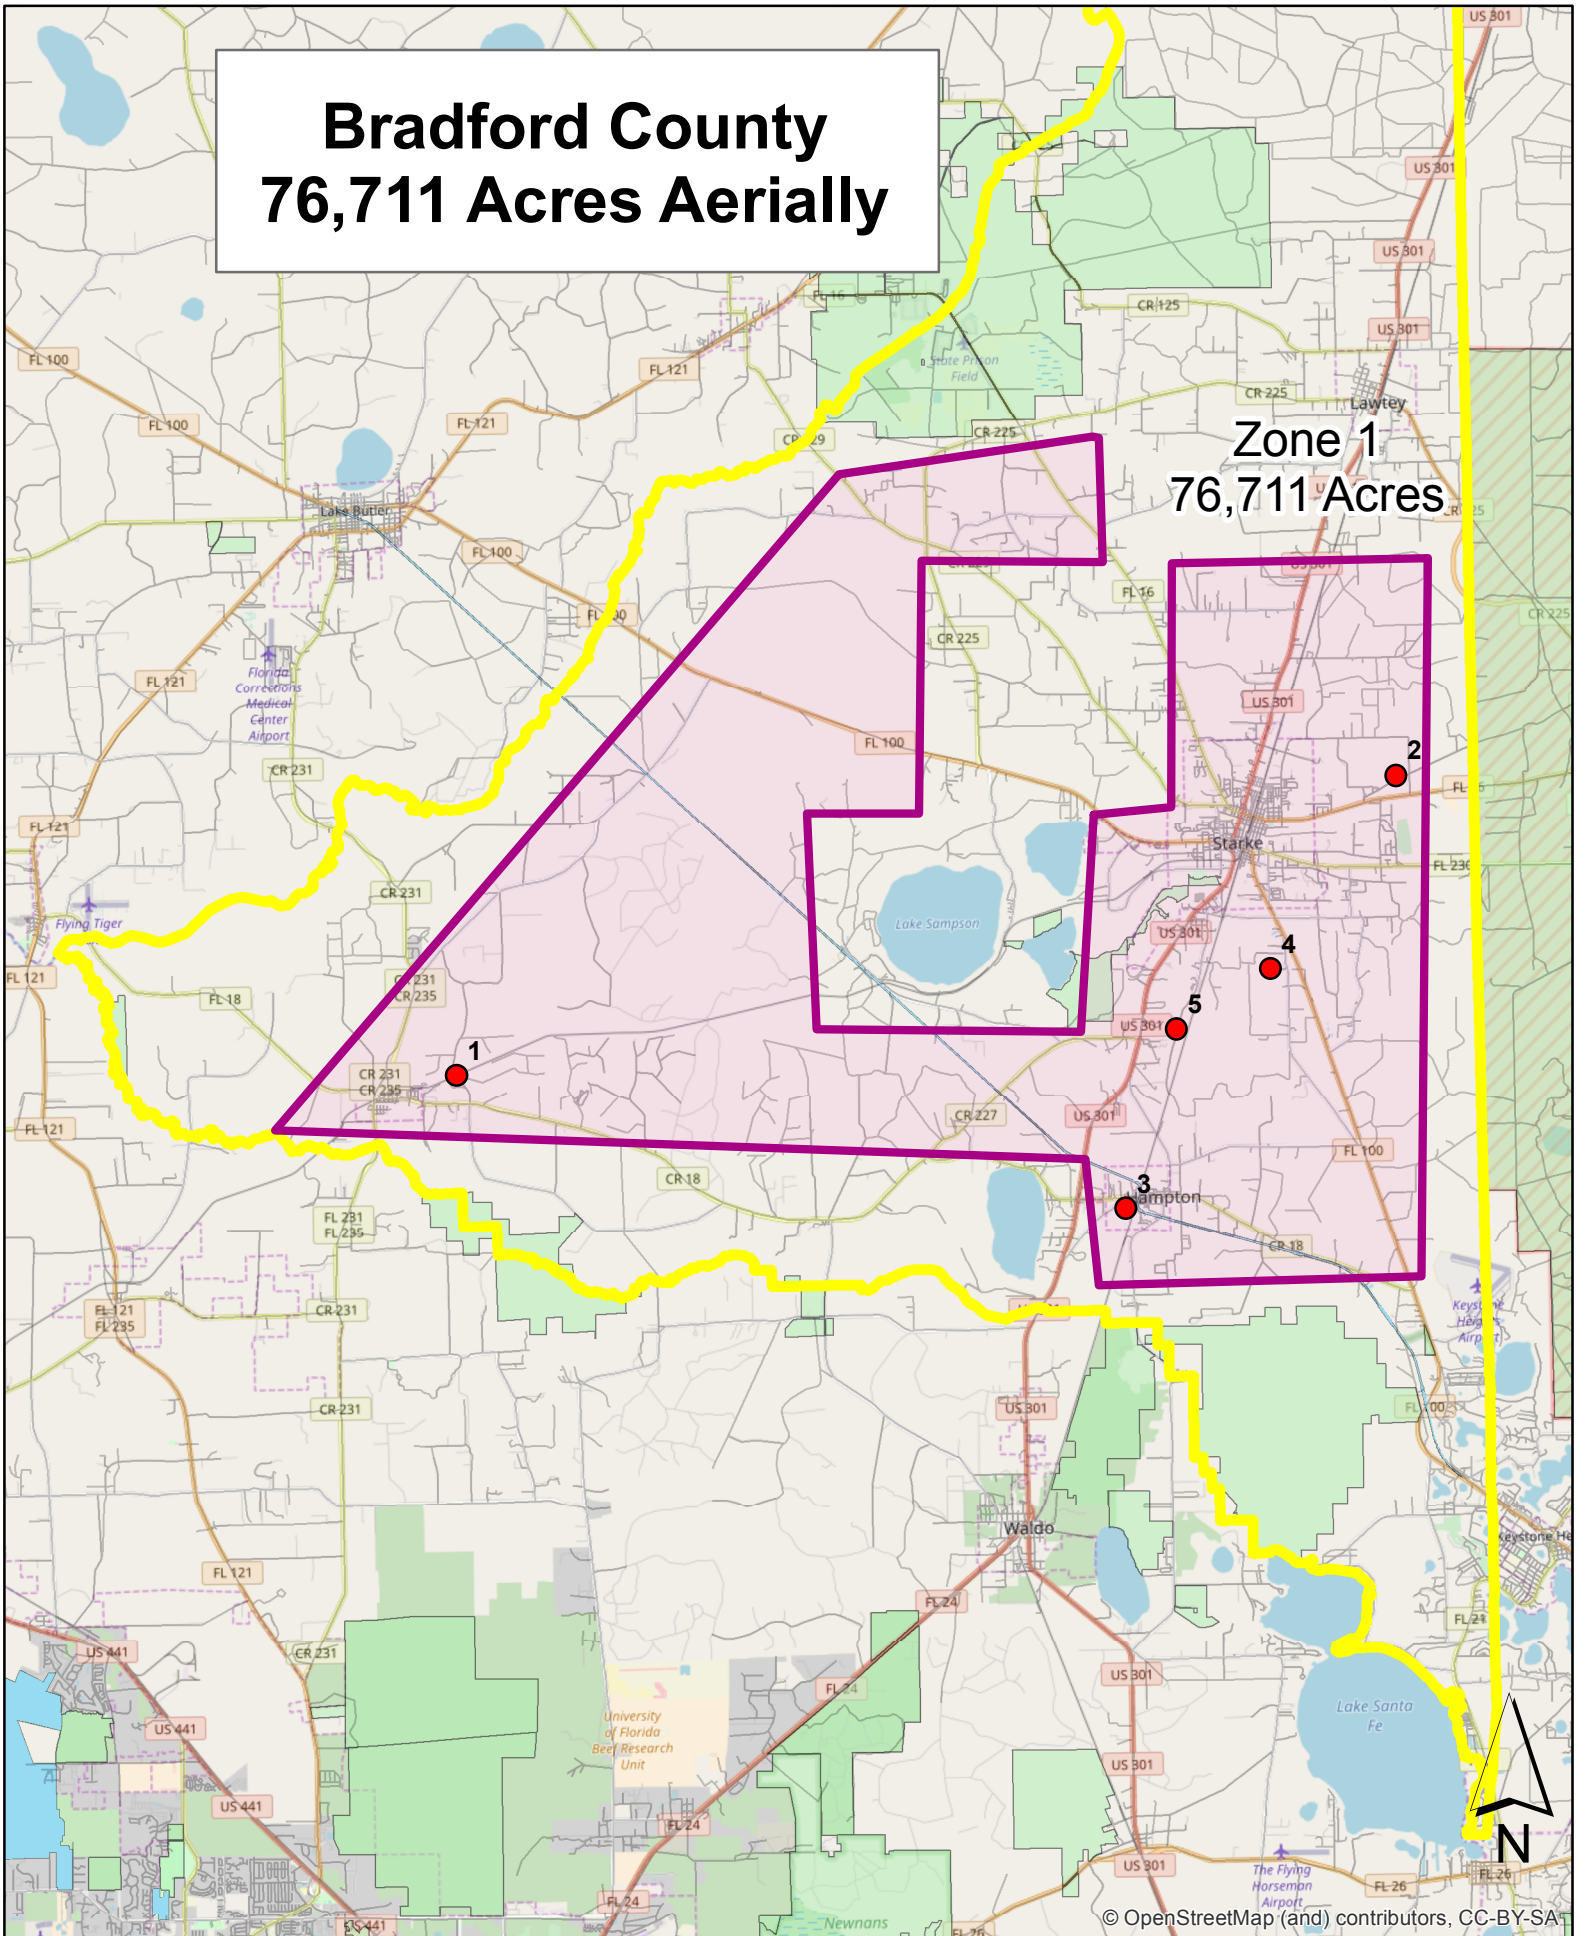

# Bradford County 76,711 Acres Aerially

Zone 1  
76,711 Acres

© OpenStreetMap (and) contributors, CC-BY-SA

- Trap locations
- Aerial Spray Zone
- Public Lands

Shalom Siebert  
FDACS/AES  
10/4/2017